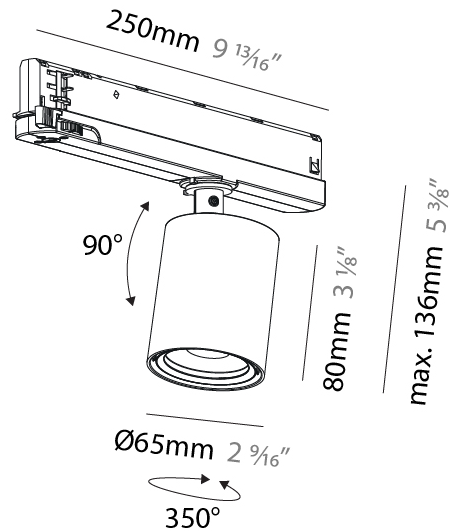

GENERAL

Series: Centriq
Subseries: Centriq In
Brand: Prolicht
Division: Architectural
Mounting Type: Track
Mounting Location: Ceiling
Subcategory: Spots

PHYSICAL

Shape: Cylinder
Diameter (mm): 65
Diameter (in): 2 9/16
Length (mm): 250
Length (in): 9 13/16
Height (mm): 136
Height (in): 5 3/8
Light Distribution: Adjustable / Direct
Weight (kg): 0.6
Fixture Finish: SSR / BKV / CWI / CRY / HAB / UFT / ITA / RUA / FTG / MYG / LOD / PUS / FRO / FUP / KIA / POP / BLS / SPG / MEY / GOH / GUM / CHC / COM / ABZ / JAG / OBR / MOS / ROR
Holder Finish: WHI / BLK
Accent Finish: SSR / BKV / CWI / CRY / HAB / LAG / UFT / ITA / RUA / RUR / MIC / FTG / MYG / TWT / LOD / PUS / FRO / FUP / KIA / POP / BLS / SPG / MEY / GOH / GUM / CHC / COM / ABZ / JAG
Fixture Material: Aluminum

ELECTRICAL

Lamp Type: LED (Zhaga Standard)
Input Wattage (W): 23
Total Output Wattage (W): 20.9
Dimming: Non-Dimmable / 0-10V Dimming
Driver Included: Yes
Driver Location: Integrated
Driver Type: Constant Current - 120Vac
Driver Class: Class 2
Input Voltage (V): 120

LED

Number of LEDs: 1
Color Temperature (°K): 2700 / 3000 / 3500 / 4000
Max. Delivered Lumen (lm): 1975 / 2056 / 2145 / 2245
Nominal Lumen (lm): 2429 / 2529 / 2638 / 2761
CRI: >90 CRI
Lamp Life (hrs): 50000

OPTICAL

Reflector: 24 / 36 / 52
Adjustability: Rotational 360°; Tilt 90°

RATINGS AND CERTIFICATIONS

Certified By: Certified for North American Standards
IP rating: IP20